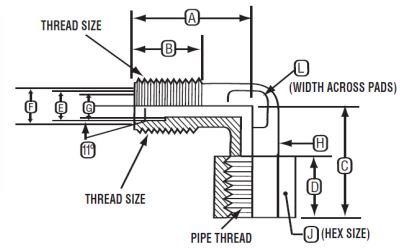

Jaco Female Elbows

Size (OD)	Pipe Thread	A +/- 0.39mm	C +/- 0.39mm	H +/- 0.39mm	J +/- 0.39mm	Part No
1/4"	1/8"	20.63	19.04	9.52	14.28	45-4-2
1/4"	1/4"	20.63	24.60	9.52	20.24	45-4-4
3/8"	1/4"	25.40	25.79	14.28	20.63	45-6-4
3/8"	3/8"	23.81	26.19	14.28	20.63	45-6-6
1/2"	1/2"	26.98	33.73	17.46	23.01	45-8-8